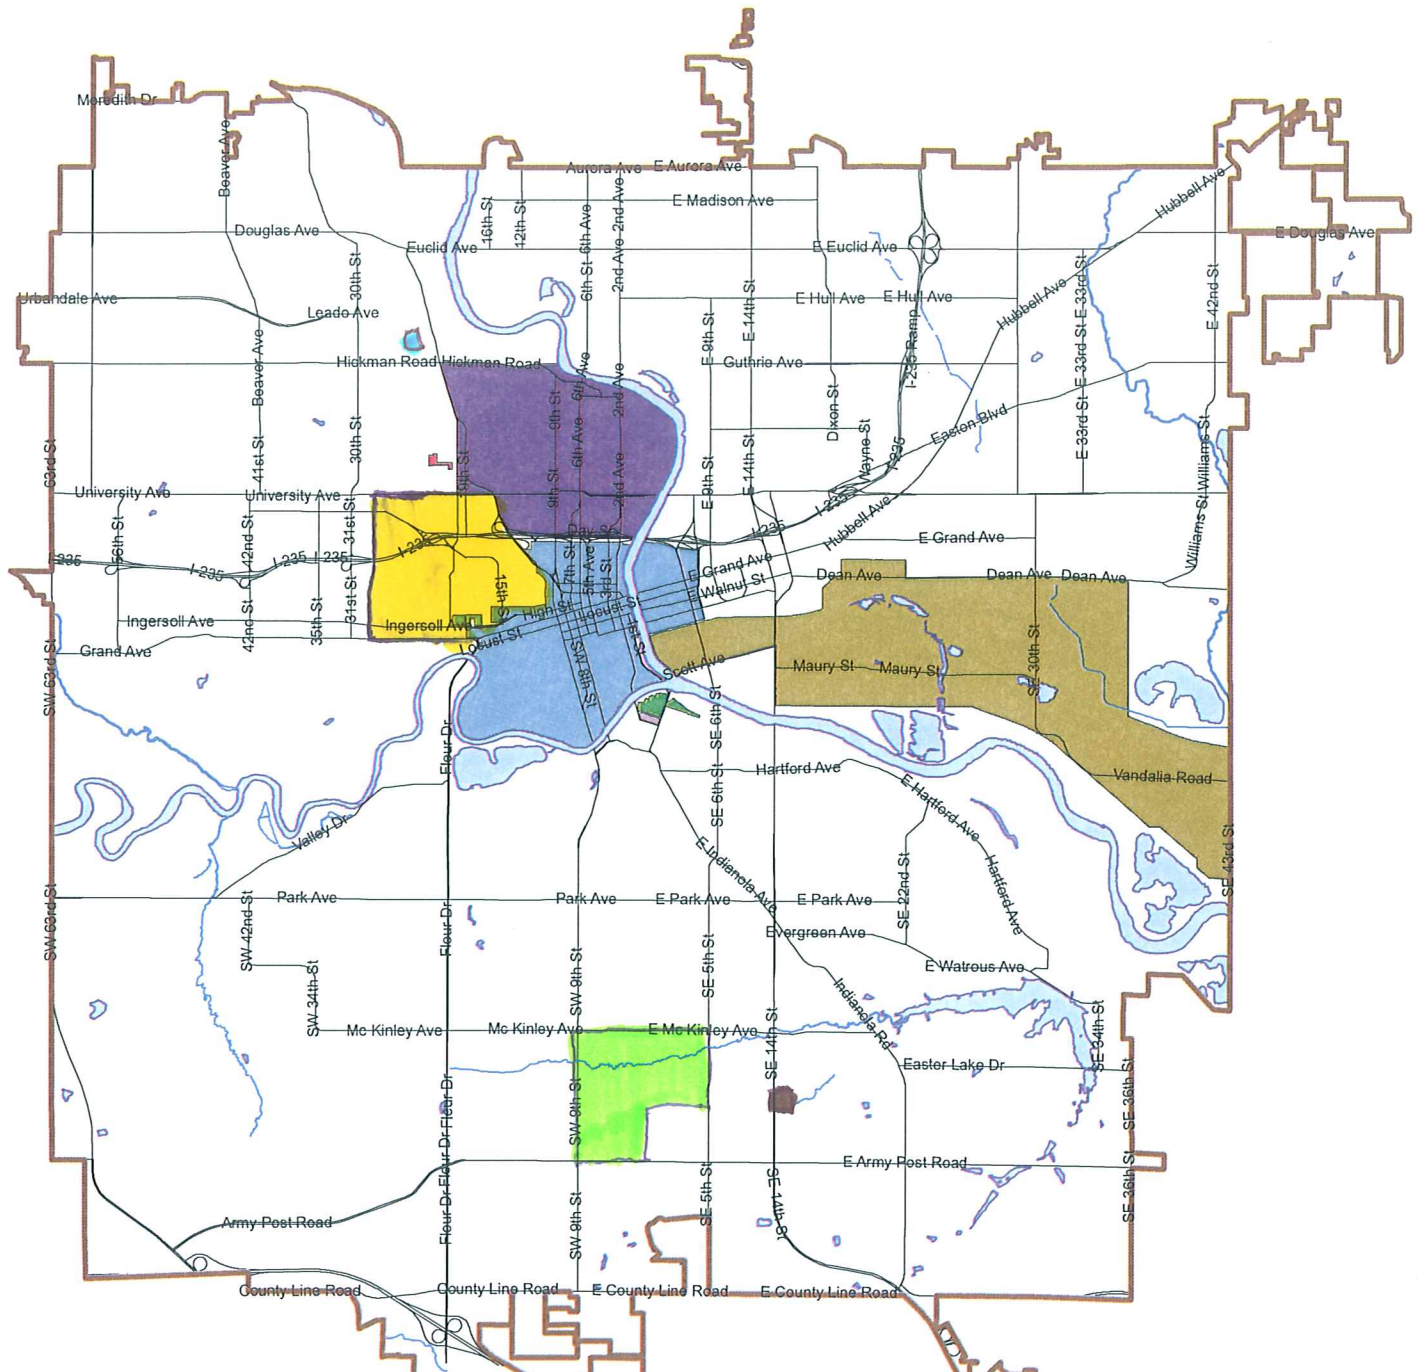

City of Des Moines

Enterprise Zone Map

Legend

- Agri-Business Enterprise Zone
- Enterprise Community
- Forest Avenue Corridor Enterprise Zone
- Gateway Enterprise Zone
- High Street Enterprise Zone
- Ingersoll Enterprise Zone
- River South One Enterprise Zone
- River South Two Enterprise Zone

SW 9th / MCKINLEY
 WOODLAND HEIGHTS / SHERMAN HILL
 SE 14th Street
 24th street